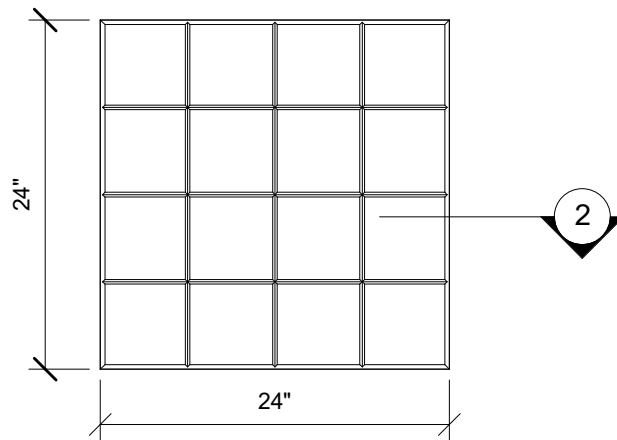

1 SIDE VIEW
1" = 1'-0"

2 EDGE DETAIL
3" = 1'-0"

3 PLAN VIEW
1" = 1'-0"

4 END VIEW
1" = 1'-0"

123 Columbia Court N. Chaska, MN 55318
www.acousticalsurfaces.com
1-800-854-2948

PRODUCT LINE: 1 3/8" Enviroacoustic Design Panels - 2ft x 2ft - Beveled Edge - Grid