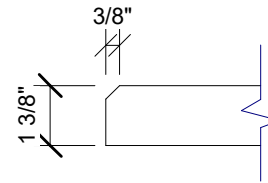

1 SIDE VIEW
1" = 1'-0"

2 EDGE DETAIL
3" = 1'-0"

3 PLAN VIEW
1" = 1'-0"

4 END VIEW
1" = 1'-0"

123 Columbia Court N. Chaska, MN 55318
www.acousticalsurfaces.com
1-800-854-2948

PRODUCT LINE: 1 3/8" Enviroacoustic Design Panels - 2ft x 2ft - Beveled Edge - Grid